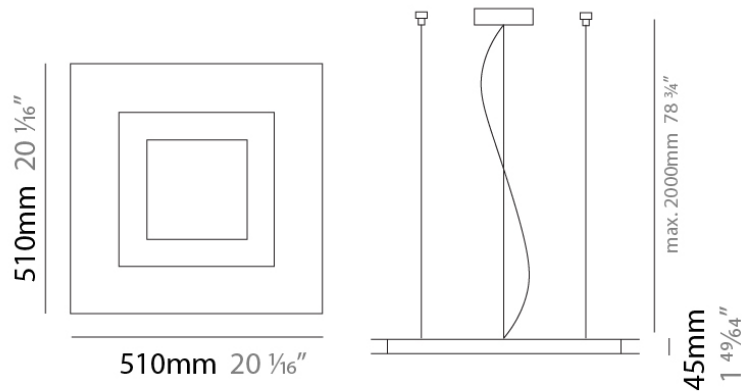

PROJECT	
TYPE	
NOTES	
QUANTITY	
DATE	

FLAT SUSPENSION

D81429-WHI

GENERAL

Series: Flat
Brand: Panzeri
Division: Design
Mounting Type: Suspension
Mounting Location: Ceiling
Subcategory: Ambient

PHYSICAL

Shape: Square
Length (mm): 510
Length (in): 20 1/16
Width (mm): 510
Width (in): 20 1/16
Height (mm): 45
Height (in): 1 3/4
Max. Overall Height (mm): 2510
Max. Overall Height (in): 98 13/16
Light Distribution: Direct / Indirect
Weight (kg): 7.21
Weight (lbs): 15.89
Diffuser: White Blown Glass
Fixture Material: Metal

ELECTRICAL

Lamp Type: LED
Input Wattage (W): 61
Total Output Wattage (W): 57.5
Max. Wattage Per Lamp (W): 46 / 11.5
Dimming: Tri-Mode (Non-Dimming and Phase Dimming (120Vac only) and 0-10V Dimming)
Driver Included: Yes
Driver Location: Integrated
Driver Type: Constant Current - Universal
Driver Class: Class 2
Input Voltage (V): 120 - 277
Constant Current (mA): 700

LED

Color Temperature (°K): 3000
Max. Delivered Lumen (lm): 4077
Nominal Lumen (lm): 4800lm down+1200lm up
CRI: >80 CRI
Lamp Life (hrs): 60000

OPTICAL

RATINGS AND CERTIFICATIONS

Certified By: CSA Certified to UL and CSA Standards
IP rating: IP40